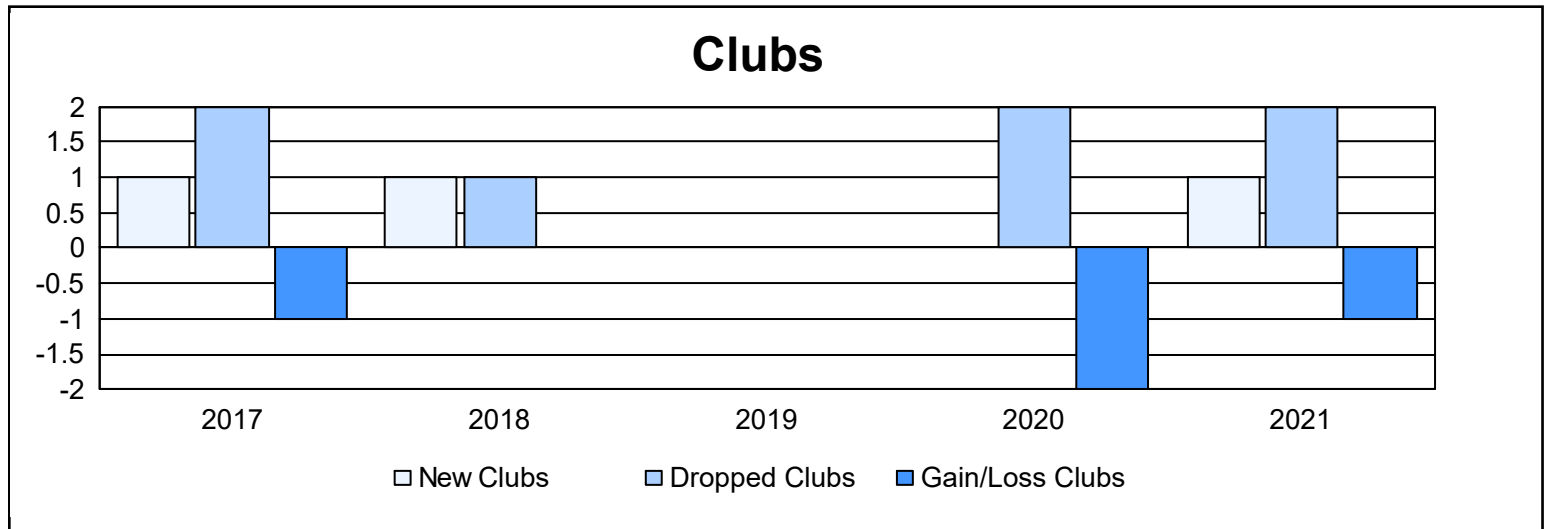

Year	New Clubs	Dropped Clubs	Gain/ Loss Clubs	New Members	Charter Members	Reinstate Members	Transfer Members	Total Member Added	Total Members Dropped	Gain/ Loss Members
2016-2017	1	2	-1	103	22	1	7	133	120	13
2017-2018	1	1	0	94	20	4	3	121	135	-14
2018-2019	0	0	0	79	1	2	1	83	85	-2
2019-2020	0	2	-2	68	2	2	4	76	85	-9
2020-2021	1	2	-1	45	25	3	2	75	156	-81
<b>Average</b>	<b>1</b>	<b>1</b>	<b>-1</b>	<b>78</b>	<b>14</b>	<b>2</b>	<b>3</b>	<b>98</b>	<b>116</b>	<b>-19</b>

### Membership Composition June 2021 Cumulative