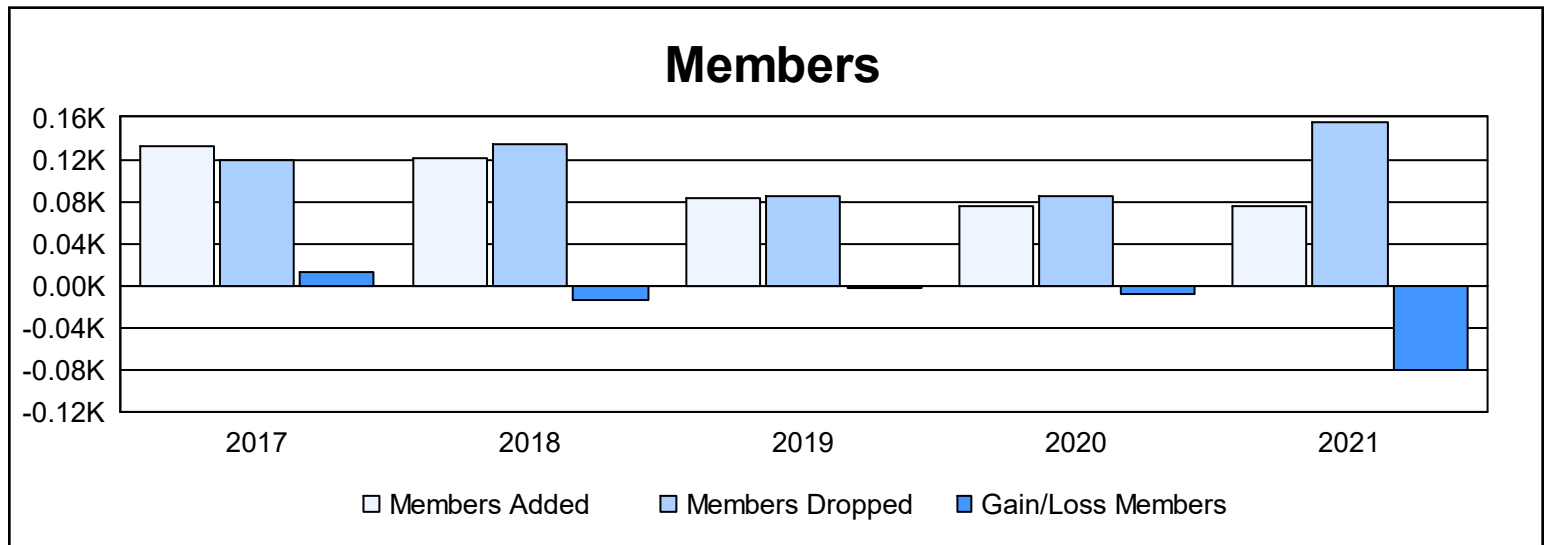

Year	New Clubs	Dropped Clubs	Gain/ Loss Clubs	New Members	Charter Members	Reinstate Members	Transfer Members	Total Member Added	Total Members Dropped	Gain/ Loss Members
2016-2017	1	2	-1	103	22	1	7	133	120	13
2017-2018	1	1	0	94	20	4	3	121	135	-14
2018-2019	0	0	0	79	1	2	1	83	85	-2
2019-2020	0	2	-2	68	2	2	4	76	85	-9
2020-2021	1	2	-1	45	25	3	2	75	156	-81
<b>Average</b>	<b>1</b>	<b>1</b>	<b>-1</b>	<b>78</b>	<b>14</b>	<b>2</b>	<b>3</b>	<b>98</b>	<b>116</b>	<b>-19</b>

### Membership Composition June 2021 Cumulative