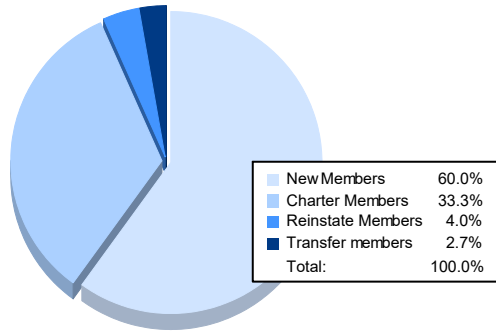

Year	New Clubs	Dropped Clubs	Gain/ Loss Clubs	New Members	Charter Members	Reinstate Members	Transfer Members	Total Member Added	Total Members Dropped	Gain/ Loss Members
2016-2017	1	2	-1	103	22	1	7	133	120	13
2017-2018	1	1	0	94	20	4	3	121	135	-14
2018-2019	0	0	0	79	1	2	1	83	85	-2
2019-2020	0	2	-2	68	2	2	4	76	85	-9
2020-2021	1	2	-1	45	25	3	2	75	156	-81
<b>Average</b>	<b>1</b>	<b>1</b>	<b>-1</b>	<b>78</b>	<b>14</b>	<b>2</b>	<b>3</b>	<b>98</b>	<b>116</b>	<b>-19</b>

### Membership Composition June 2021 Cumulative